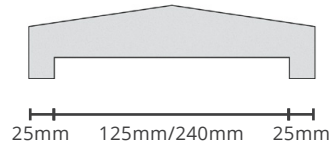

FENCE CAPPING

V01.2021

VICTORIAN

FC-VIC

Standard sizes:
125mm/240mm.
Custom size available on request.

90mm

EDWARDIAN

FC-EDW

Standard sizes:
125mm/240mm.
Custom size available on request.

90mm

GEORGIAN

FC-GOR

Standard sizes:
125mm/240mm.
Custom size available on request.

90mm

The information contained in this document may change without given notice.

FENCE CAPPING

V01.2021

PLAIN

FC-PLN

Standard sizes:
125mm/240mm.
Custom size available on request.

70mm

FRENCH

FC-FRE

Standard sizes:
240mm.
Custom size available on request.

180mm

FRENCH MODERN

FC-FM

Standard sizes:
240mm.
Custom size available on request.

180mm

The information contained in this document may change without given notice.