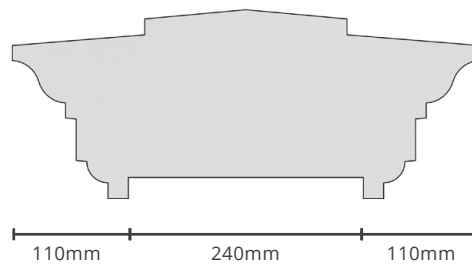

FENCE CAPPING

V01.2021

VICTORIAN

FC-VIC

Standard sizes:
125mm/240mm.
Custom size available on request.

90mm

EDWARDIAN

FC-EDW

Standard sizes:
125mm/240mm.
Custom size available on request.

90mm

GEORGIAN

FC-GOR

Standard sizes:
125mm/240mm.
Custom size available on request.

90mm

The information contained in this document may change without given notice.

FENCE CAPPING

V01.2021

PLAIN

FC-PLN

Standard sizes:
125mm/240mm.
Custom size available on request.

70mm

FRENCH

FC-FRE

Standard sizes:
240mm.
Custom size available on request.

180mm

FRENCH MODERN

FC-FM

Standard sizes:
240mm.
Custom size available on request.

180mm

The information contained in this document may change without given notice.