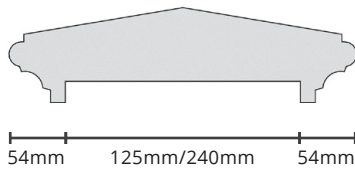

FENCE CAPPING

V01.2021

VICTORIAN

FC-VIC

Standard sizes:
125mm/240mm.
Custom size available on request.

90mm

EDWARDIAN

FC-EDW

Standard sizes:
125mm/240mm.
Custom size available on request.

90mm

GEORGIAN

FC-GOR

Standard sizes:
125mm/240mm.
Custom size available on request.

90mm

The information contained in this document may change without given notice.

FENCE CAPPING

V01.2021

PLAIN

FC-PLN

Standard sizes:
125mm/240mm.
Custom size available on request.

70mm

FRENCH

FC-FRE

Standard sizes:
240mm.
Custom size available on request.

180mm

FRENCH MODERN

FC-FM

Standard sizes:
240mm.
Custom size available on request.

180mm

The information contained in this document may change without given notice.