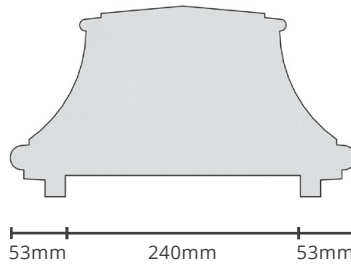

FENCE CAPPING

V01.2021

VICTORIAN

FC-VIC

Standard sizes:
125mm/240mm.
Custom size available on request.

90mm

EDWARDIAN

FC-EDW

Standard sizes:
125mm/240mm.
Custom size available on request.

90mm

GEORGIAN

FC-GOR

Standard sizes:
125mm/240mm.
Custom size available on request.

90mm

The information contained in this document may change without given notice.

FENCE CAPPING

V01.2021

PLAIN

FC-PLN

Standard sizes:
125mm/240mm.
Custom size available on request.

70mm

FRENCH

FC-FRE

Standard sizes:
240mm.
Custom size available on request.

180mm

FRENCH MODERN

FC-FM

Standard sizes:
240mm.
Custom size available on request.

180mm

The information contained in this document may change without given notice.