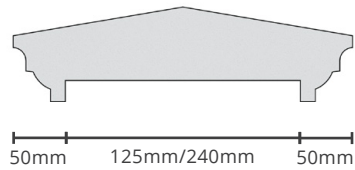

FENCE CAPPING

V01.2021

VICTORIAN

FC-VIC

Standard sizes:
125mm/240mm.
Custom size available on request.

90mm

EDWARDIAN

FC-EDW

Standard sizes:
125mm/240mm.
Custom size available on request.

90mm

GEORGIAN

FC-GOR

Standard sizes:
125mm/240mm.
Custom size available on request.

90mm

The information contained in this document may change without given notice.

FENCE CAPPING

V01.2021

PLAIN

FC-PLN

Standard sizes:
125mm/240mm.
Custom size available on request.

70mm

FRENCH

FC-FRE

Standard sizes:
240mm.
Custom size available on request.

180mm

FRENCH MODERN

FC-FM

Standard sizes:
240mm.
Custom size available on request.

180mm

The information contained in this document may change without given notice.