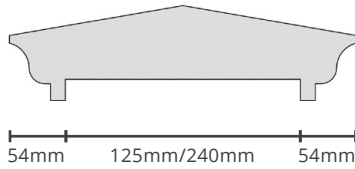

FENCE CAPPING

V01.2021

VICTORIAN

FC-VIC

Standard sizes:
125mm/240mm.
Custom size available on request.

90mm

EDWARDIAN

FC-EDW

Standard sizes:
125mm/240mm.
Custom size available on request.

90mm

GEORGIAN

FC-GOR

Standard sizes:
125mm/240mm.
Custom size available on request.

90mm

The information contained in this document may change without given notice.

FENCE CAPPING

V01.2021

PLAIN

FC-PLN

Standard sizes:
125mm/240mm.
Custom size available on request.

70mm

FRENCH

FC-FRE

Standard sizes:
240mm.
Custom size available on request.

180mm

FRENCH MODERN

FC-FM

Standard sizes:
240mm.
Custom size available on request.

180mm

The information contained in this document may change without given notice.