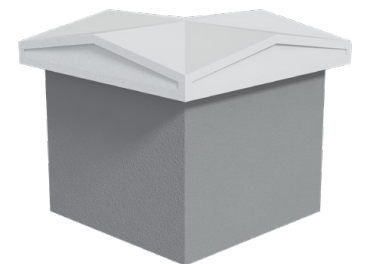

## FRENCH SMALL

**PC-FRES**

Standard sizes:  
2 x 2 | 2.5 x 2.5 Brick size pier.  
Custom size available on request.

## FRENCH LARGE

**PC-FREL**

Standard sizes:  
2 x 2 | 2.5 x 2.5 Brick size pier.  
Custom size available on request.

## GABLED

**PC-GAB**

Standard sizes:  
1.5 x 1.5 | 2 x 2 | 2.5 x 2.5 Brick size pier.  
Custom size available on request.

The information contained in this document may change without given notice.