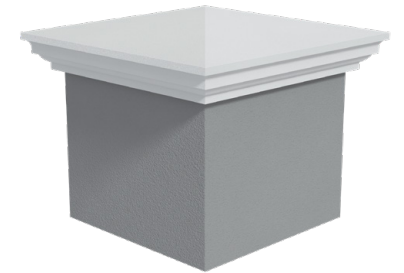

EDWARDIAN

PC-EDW

Standard sizes:

1.5 x 1.5 | 2 x 2 | 2.5 x 2.5 Brick size pier.
Custom size available on request.