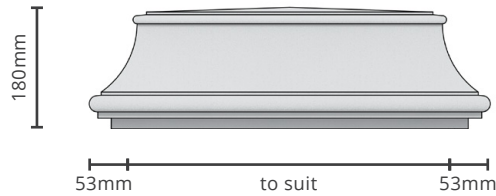

## FRENCH

**PC-FRE**

Standard sizes:  
2 x 2 | 2.5 x 2.5 Brick size pier.  
Custom size available on request.

## FRENCH SMALL

**PC-FRES**

Standard sizes:  
2 x 2 | 2.5 x 2.5 Brick size pier.  
Custom size available on request.