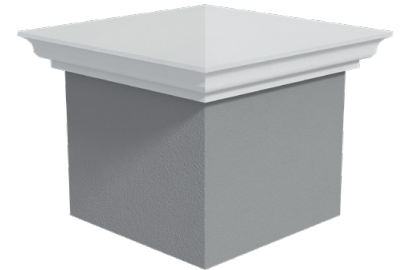

#### Standard sizes:

1.5 x 1.5 | 2 x 2 | 2.5 x 2.5 Brick size pier.  
Custom size available on request.