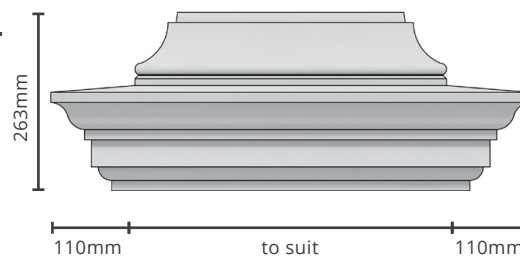

## FRENCH MODERN 180

**PC-FM180**

Standard sizes:  
2 x 2 | 2.5 x 2.5 Brick size pier.  
Custom size available on request.

## FRENCH MODERN 250 TALL

**PC-FM250-T**

Standard sizes:  
2 x 2 | 2.5 x 2.5 Brick size pier.  
Custom size available on request.

## FRENCH MODERN 180 TALL

**PC-FM180-T**

Standard sizes:  
2 x 2 | 2.5 x 2.5 Brick size pier.  
Custom size available on request.

The information contained in this document may change without given notice.