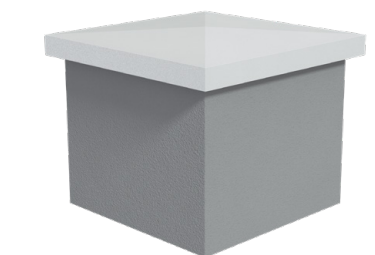

PLAIN

PC-PLN

Standard sizes:

1.5 x 1.5 | 2 x 2 | 2.5 x 2.5 Brick size pier.
Custom size available on request.

The information contained in this document may change without given notice.