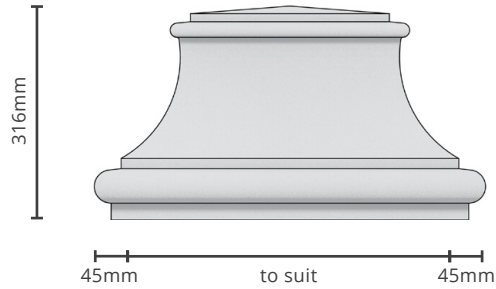

#### Standard sizes:

1.5 x 1.5 | 2 x 2 | 2.5 x 2.5 Brick size pier.  
Custom size available on request.

The information contained in this document may change without given notice.

## FRENCH MODERN 180 TALL

**PC-FM180-T**

Standard sizes:  
2 x 2 | 2.5 x 2.5 Brick size pier.  
Custom size available on request.

The information contained in this document may change without given notice.

## FRENCH

**PC-FRE**

Standard sizes:  
2 x 2 | 2.5 x 2.5 Brick size pier.  
Custom size available on request.