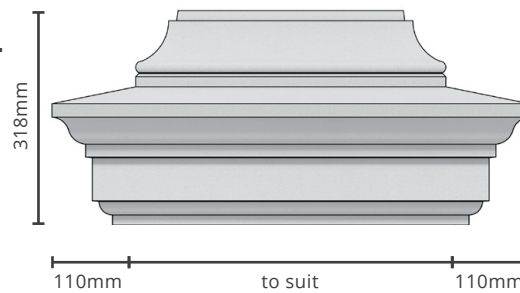

FRENCH MODERN 250 TALL

PC-FM250-T

Standard sizes:
2 x 2 | 2.5 x 2.5 Brick size pier.
Custom size available on request.