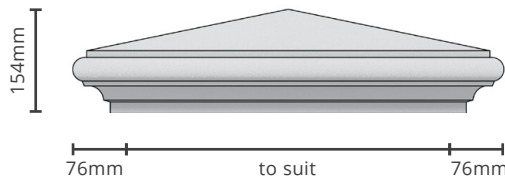

GEORGIAN

PC-GOR

Standard sizes:

1.5 x 1.5 | 2 x 2 | 2.5 x 2.5 Brick size pier.
Custom size available on request.