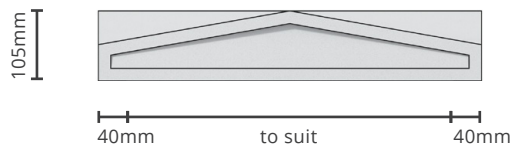

## FRENCH SMALL

**PC-FRES**

Standard sizes:  
2 x 2 | 2.5 x 2.5 Brick size pier.  
Custom size available on request.

## FRENCH LARGE

**PC-FREL**

Standard sizes:  
2 x 2 | 2.5 x 2.5 Brick size pier.  
Custom size available on request.

## GABLED

**PC-GAB**

Standard sizes:  
1.5 x 1.5 | 2 x 2 | 2.5 x 2.5 Brick size pier.  
Custom size available on request.

The information contained in this document may change without given notice.