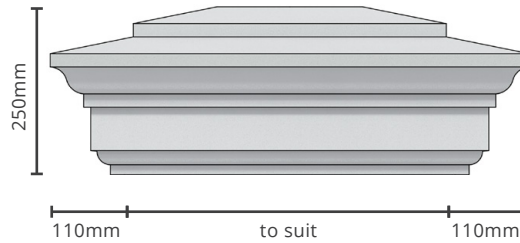

FRENCH MODERN 250

PC-FM250

Standard sizes:
2 x 2 | 2.5 x 2.5 Brick size pier.
Custom size available on request.