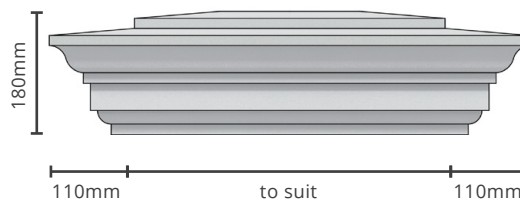

#### Standard sizes:

1.5 x 1.5 | 2 x 2 | 2.5 x 2.5 Brick size pier.  
Custom size available on request.

The information contained in this document may change without given notice.

## FRENCH MODERN 250

**PC-FM250**

Standard sizes:  
2 x 2 | 2.5 x 2.5 Brick size pier.  
Custom size available on request.

## FRENCH MODERN 180

**PC-FM180**

Standard sizes:  
2 x 2 | 2.5 x 2.5 Brick size pier.  
Custom size available on request.