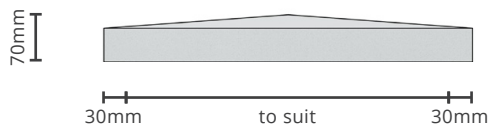

PLAIN

PC-PLN

Standard sizes:

1.5 x 1.5 | 2 x 2 | 2.5 x 2.5 Brick size pier.
Custom size available on request.

The information contained in this document may change without given notice.