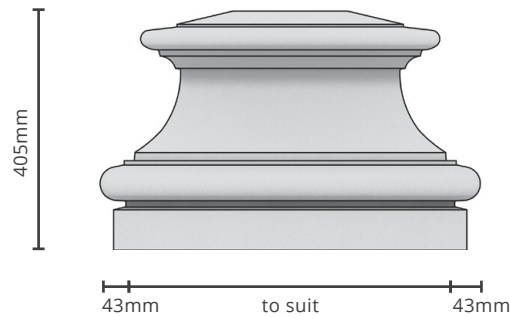

## FRENCH

**PC-FRE**

Standard sizes:  
2 x 2 | 2.5 x 2.5 Brick size pier.  
Custom size available on request.

## FRENCH SMALL

**PC-FRES**

Standard sizes:  
2 x 2 | 2.5 x 2.5 Brick size pier.  
Custom size available on request.

## FRENCH LARGE

**PC-FREL**

Standard sizes:  
2 x 2 | 2.5 x 2.5 Brick size pier.  
Custom size available on request.

## GABLED

**PC-GAB**

Standard sizes:  
1.5 x 1.5 | 2 x 2 | 2.5 x 2.5 Brick size pier.  
Custom size available on request.

The information contained in this document may change without given notice.