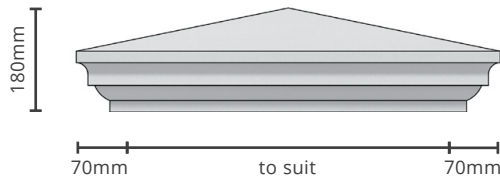

#### Standard sizes:

1.5 x 1.5 | 2 x 2 | 2.5 x 2.5 Brick size pier.  
Custom size available on request.