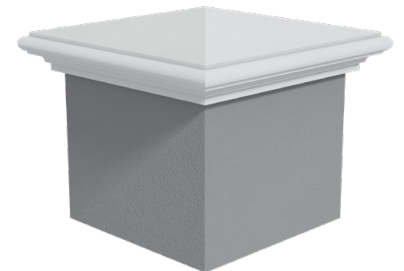

GEORGIAN

PC-GOR

Standard sizes:

1.5 x 1.5 | 2 x 2 | 2.5 x 2.5 Brick size pier.
Custom size available on request.