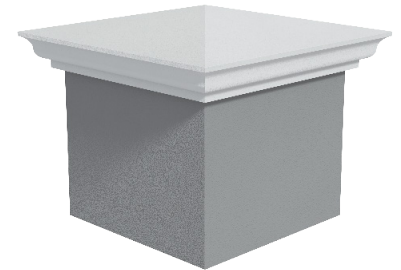

PIER CAPPING

V01.2021

VICTORIAN

PC-VIC

Standard sizes:
1.5 x 1.5 | 2 x 2 | 2.5 x 2.5 Brick size pier.
Custom size available on request.

EDWARDIAN

PC-EDW

Standard sizes:
1.5 x 1.5 | 2 x 2 | 2.5 x 2.5 Brick size pier.
Custom size available on request.

GEORGIAN

PC-GOR

Standard sizes:
1.5 x 1.5 | 2 x 2 | 2.5 x 2.5 Brick size pier.
Custom size available on request.

PLAIN

PC-PLN

Standard sizes:
1.5 x 1.5 | 2 x 2 | 2.5 x 2.5 Brick size pier.
Custom size available on request.

The information contained in this document may change without given notice.

PIER CAPPING

V01.2021

FRENCH MODERN 250

PC-FM250

Standard sizes:
2 x 2 | Brick size pier.
Custom size available on request.

FRENCH MODERN 180

PC-FM180

Standard sizes:
2 x 2 | Brick size pier.
Custom size available on request.

FRENCH MODERN 250 TALL

PC-FM250-T

Standard sizes:
2 x 2 | Brick size pier.
Custom size available on request.

FRENCH MODERN 180 TALL