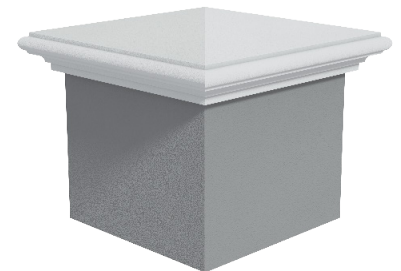

PIER CAPPING

V01.2021

VICTORIAN

PC-VIC

Standard sizes:
1.5 x 1.5 | 2 x 2 | 2.5 x 2.5 Brick size pier.
Custom size available on request.

EDWARDIAN

PC-EDW

Standard sizes:
1.5 x 1.5 | 2 x 2 | 2.5 x 2.5 Brick size pier.
Custom size available on request.

GEORGIAN

PC-GOR

Standard sizes:
1.5 x 1.5 | 2 x 2 | 2.5 x 2.5 Brick size pier.
Custom size available on request.

PLAIN

PC-PLN

Standard sizes:
1.5 x 1.5 | 2 x 2 | 2.5 x 2.5 Brick size pier.
Custom size available on request.

The information contained in this document may change without given notice.

PIER CAPPING

V01.2021

FRENCH MODERN 250

PC-FM250

Standard sizes:
2 x 2 | Brick size pier.
Custom size available on request.

FRENCH MODERN 180

PC-FM180

Standard sizes:
2 x 2 | Brick size pier.
Custom size available on request.

FRENCH MODERN 250 TALL

PC-FM250-T

Standard sizes:
2 x 2 | Brick size pier.
Custom size available on request.

FRENCH MODERN 180 TALL