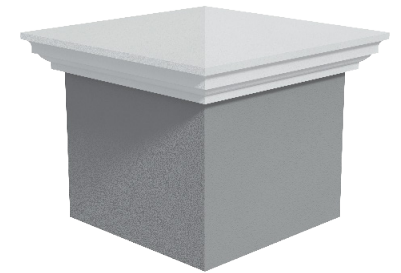

PIER CAPPING

V01.2021

VICTORIAN

PC-VIC

Standard sizes:
1.5 x 1.5 | 2 x 2 | 2.5 x 2.5 Brick size pier.
Custom size available on request.

EDWARDIAN

PC-EDW

Standard sizes:
1.5 x 1.5 | 2 x 2 | 2.5 x 2.5 Brick size pier.
Custom size available on request.

GEORGIAN

PC-GOR

Standard sizes:
1.5 x 1.5 | 2 x 2 | 2.5 x 2.5 Brick size pier.
Custom size available on request.

PLAIN

PC-PLN

Standard sizes:
1.5 x 1.5 | 2 x 2 | 2.5 x 2.5 Brick size pier.
Custom size available on request.

The information contained in this document may change without given notice.

PIER CAPPING

V01.2021

FRENCH MODERN 250

PC-FM250

Standard sizes:
2 x 2 | Brick size pier.
Custom size available on request.

FRENCH MODERN 180

PC-FM180

Standard sizes:
2 x 2 | Brick size pier.
Custom size available on request.

FRENCH MODERN 250 TALL

PC-FM250-T

Standard sizes:
2 x 2 | Brick size pier.
Custom size available on request.

FRENCH MODERN 180 TALL