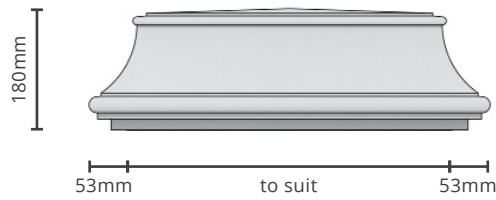

PC-FM180

Standard sizes:
2 x 2 | Brick size pier.
Custom size available on request.

FRENCH MODERN 250 TALL

PC-FM250-T

Standard sizes:
2 x 2 | Brick size pier.
Custom size available on request.

FRENCH MODERN 180 TALL

PC-FM180-T

Standard sizes:
2 x 2 | Brick size pier.
Custom size available on request.

The information contained in this document may change without given notice.

PIER CAPPING

V01.2021

FRENCH

PC-FRE

Standard sizes:
2 x 2 | 1.5 x 1.5 Brick size pier.
Custom size available on request.

FRENCH SMALL

PC-FRES

Standard sizes:
2 x 2 | 1.5 x 1.5 Brick size pier.
Custom size available on request.

FRENCH LARGE

PC-FREL

Standard sizes:
2 x 2 | 2.5 x 2.5 Brick size pier.
Custom size available on request.

GABLED

PC-GAB

Standard sizes:
1.5 x 1.5 | 2 x 2 | 2.5 x 2.5 Brick size pier.
Custom size available on request.

The information contained in this document may change without given notice.