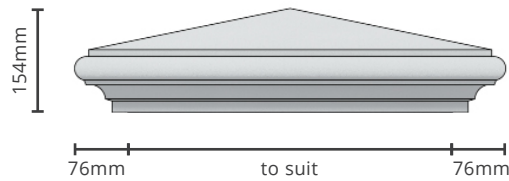

PIER CAPPING

V01.2021

VICTORIAN

PC-VIC

Standard sizes:
1.5 x 1.5 | 2 x 2 | 2.5 x 2.5 Brick size pier.
Custom size available on request.

EDWARDIAN

PC-EDW

Standard sizes:
1.5 x 1.5 | 2 x 2 | 2.5 x 2.5 Brick size pier.
Custom size available on request.

GEORGIAN

PC-GOR

Standard sizes:
1.5 x 1.5 | 2 x 2 | 2.5 x 2.5 Brick size pier.
Custom size available on request.

PLAIN

PC-PLN

Standard sizes:
1.5 x 1.5 | 2 x 2 | 2.5 x 2.5 Brick size pier.
Custom size available on request.

The information contained in this document may change without given notice.

PIER CAPPING

V01.2021

FRENCH MODERN 250

PC-FM250

Standard sizes:
2 x 2 | Brick size pier.
Custom size available on request.

FRENCH MODERN 180

PC-FM180

Standard sizes:
2 x 2 | Brick size pier.
Custom size available on request.

FRENCH MODERN 250 TALL

PC-FM250-T

Standard sizes:
2 x 2 | Brick size pier.
Custom size available on request.

FRENCH MODERN 180 TALL