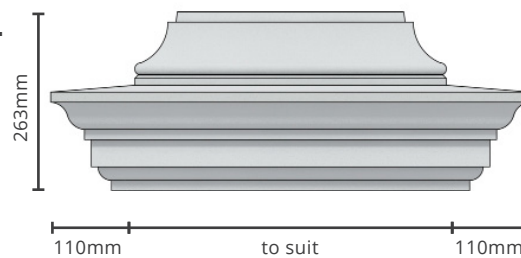

GEORGIAN

PC-GOR

Standard sizes:
1.5 x 1.5 | 2 x 2 | 2.5 x 2.5 Brick size pier.
Custom size available on request.

PLAIN

PC-PLN

Standard sizes:
1.5 x 1.5 | 2 x 2 | 2.5 x 2.5 Brick size pier.
Custom size available on request.

PC-FM180

Standard sizes:
2 x 2 | Brick size pier.
Custom size available on request.

FRENCH MODERN 250 TALL

PC-FM250-T

Standard sizes:
2 x 2 | Brick size pier.
Custom size available on request.

FRENCH MODERN 180 TALL

PC-FM180-T

Standard sizes:
2 x 2 | Brick size pier.
Custom size available on request.

The information contained in this document may change without given notice.

PIER CAPPING

V01.2021

FRENCH

PC-FRE

Standard sizes:
2 x 2 | 1.5 x 1.5 Brick size pier.
Custom size available on request.

FRENCH SMALL

PC-FRES

Standard sizes:
2 x 2 | 1.5 x 1.5 Brick size pier.
Custom size available on request.

FRENCH LARGE

PC-FREL

Standard sizes:
2 x 2 | 2.5 x 2.5 Brick size pier.
Custom size available on request.