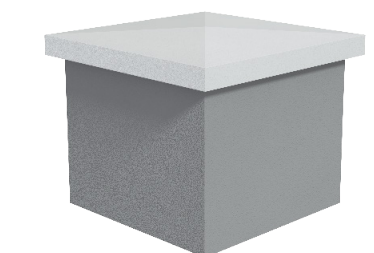

PIER CAPPING

V01.2021

VICTORIAN

PC-VIC

Standard sizes:
1.5 x 1.5 | 2 x 2 | 2.5 x 2.5 Brick size pier.
Custom size available on request.

EDWARDIAN

PC-EDW

Standard sizes:
1.5 x 1.5 | 2 x 2 | 2.5 x 2.5 Brick size pier.
Custom size available on request.

GEORGIAN

PC-GOR

Standard sizes:
1.5 x 1.5 | 2 x 2 | 2.5 x 2.5 Brick size pier.
Custom size available on request.

PLAIN

PC-PLN

Standard sizes:
1.5 x 1.5 | 2 x 2 | 2.5 x 2.5 Brick size pier.
Custom size available on request.

The information contained in this document may change without given notice.

PIER CAPPING

V01.2021

FRENCH MODERN 250

PC-FM250

Standard sizes:
2 x 2 | Brick size pier.
Custom size available on request.

FRENCH MODERN 180