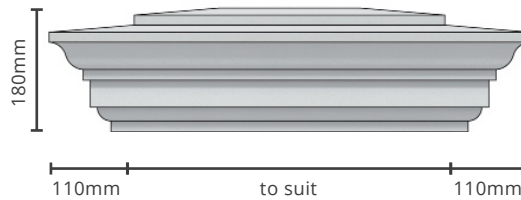

PIER CAPPING

V01.2021

VICTORIAN

PC-VIC

Standard sizes:
1.5 x 1.5 | 2 x 2 | 2.5 x 2.5 Brick size pier.
Custom size available on request.

EDWARDIAN

PC-EDW

Standard sizes:
1.5 x 1.5 | 2 x 2 | 2.5 x 2.5 Brick size pier.
Custom size available on request.

GEORGIAN

PC-GOR

Standard sizes:
1.5 x 1.5 | 2 x 2 | 2.5 x 2.5 Brick size pier.
Custom size available on request.

PLAIN

PC-PLN

Standard sizes:
1.5 x 1.5 | 2 x 2 | 2.5 x 2.5 Brick size pier.
Custom size available on request.

The information contained in this document may change without given notice.

PIER CAPPING

V01.2021

FRENCH MODERN 250

PC-FM250

Standard sizes:
2 x 2 | Brick size pier.
Custom size available on request.

FRENCH MODERN 180

PC-FM180

Standard sizes:
2 x 2 | Brick size pier.
Custom size available on request.

FRENCH MODERN 250 TALL

PC-FM250-T

Standard sizes:
2 x 2 | Brick size pier.
Custom size available on request.

FRENCH MODERN 180 TALL