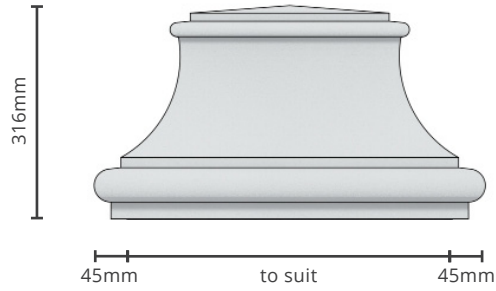

PC-FM180

Standard sizes:
2 x 2 | Brick size pier.
Custom size available on request.

FRENCH MODERN 250 TALL

PC-FM250-T

Standard sizes:
2 x 2 | Brick size pier.
Custom size available on request.

FRENCH MODERN 180 TALL

PC-FM180-T

Standard sizes:
2 x 2 | Brick size pier.
Custom size available on request.

The information contained in this document may change without given notice.

PIER CAPPING

V01.2021

FRENCH

PC-FRE

Standard sizes:
2 x 2 | 1.5 x 1.5 Brick size pier.
Custom size available on request.

FRENCH SMALL

PC-FRES

Standard sizes:
2 x 2 | 1.5 x 1.5 Brick size pier.
Custom size available on request.

FRENCH LARGE

PC-FREL

Standard sizes:
2 x 2 | 2.5 x 2.5 Brick size pier.
Custom size available on request.

GABLED

PC-GAB

Standard sizes:
1.5 x 1.5 | 2 x 2 | 2.5 x 2.5 Brick size pier.
Custom size available on request.

The information contained in this document may change without given notice.