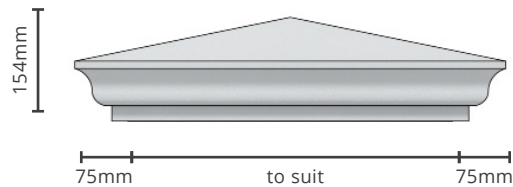

PIER CAPPING

V01.2021

VICTORIAN

PC-VIC

Standard sizes:
1.5 x 1.5 | 2 x 2 | 2.5 x 2.5 Brick size pier.
Custom size available on request.

EDWARDIAN

PC-EDW

Standard sizes:
1.5 x 1.5 | 2 x 2 | 2.5 x 2.5 Brick size pier.
Custom size available on request.

GEORGIAN

PC-GOR

Standard sizes:
1.5 x 1.5 | 2 x 2 | 2.5 x 2.5 Brick size pier.
Custom size available on request.

PLAIN

PC-PLN

Standard sizes:
1.5 x 1.5 | 2 x 2 | 2.5 x 2.5 Brick size pier.
Custom size available on request.

The information contained in this document may change without given notice.

PIER CAPPING

V01.2021

FRENCH MODERN 250

PC-FM250

Standard sizes:
2 x 2 | Brick size pier.
Custom size available on request.

FRENCH MODERN 180

PC-FM180

Standard sizes:
2 x 2 | Brick size pier.
Custom size available on request.

FRENCH MODERN 250 TALL

PC-FM250-T

Standard sizes:
2 x 2 | Brick size pier.
Custom size available on request.

FRENCH MODERN 180 TALL