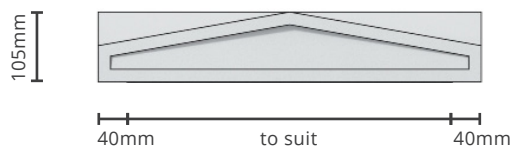

FRENCH SMALL

PC-FRES

Standard sizes:
2 x 2 | 1.5 x 1.5 Brick size pier.
Custom size available on request.

FRENCH LARGE

PC-FREL

Standard sizes:
2 x 2 | 2.5 x 2.5 Brick size pier.
Custom size available on request.

GABLED

PC-GAB

Standard sizes:
1.5 x 1.5 | 2 x 2 | 2.5 x 2.5 Brick size pier.
Custom size available on request.

The information contained in this document may change without given notice.