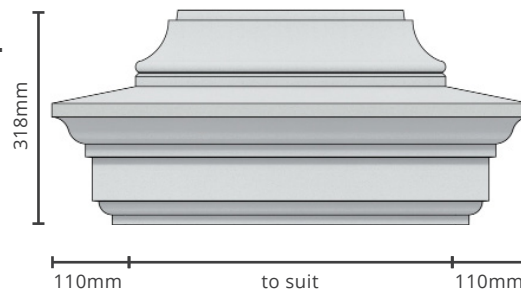

GEORGIAN

PC-GOR

Standard sizes:
1.5 x 1.5 | 2 x 2 | 2.5 x 2.5 Brick size pier.
Custom size available on request.

PLAIN

PC-PLN

Standard sizes:
1.5 x 1.5 | 2 x 2 | 2.5 x 2.5 Brick size pier.
Custom size available on request.

PC-FM180

Standard sizes:
2 x 2 | Brick size pier.
Custom size available on request.

FRENCH MODERN 250 TALL

PC-FM250-T

Standard sizes:
2 x 2 | Brick size pier.
Custom size available on request.

FRENCH MODERN 180 TALL

PC-FM180-T

Standard sizes:
2 x 2 | Brick size pier.
Custom size available on request.

The information contained in this document may change without given notice.

PIER CAPPING

V01.2021

FRENCH

PC-FRE

Standard sizes:
2 x 2 | 1.5 x 1.5 Brick size pier.
Custom size available on request.

FRENCH SMALL

PC-FRES

Standard sizes:
2 x 2 | 1.5 x 1.5 Brick size pier.
Custom size available on request.

FRENCH LARGE

PC-FREL

Standard sizes:
2 x 2 | 2.5 x 2.5 Brick size pier.
Custom size available on request.