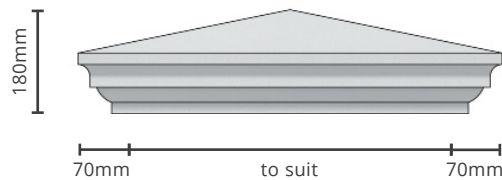

PIER CAPPING

V01.2021

VICTORIAN

PC-VIC

Standard sizes:
1.5 x 1.5 | 2 x 2 | 2.5 x 2.5 Brick size pier.
Custom size available on request.

EDWARDIAN

PC-EDW

Standard sizes:
1.5 x 1.5 | 2 x 2 | 2.5 x 2.5 Brick size pier.
Custom size available on request.

GEORGIAN

PC-GOR

Standard sizes:
1.5 x 1.5 | 2 x 2 | 2.5 x 2.5 Brick size pier.
Custom size available on request.

PLAIN

PC-PLN

Standard sizes:
1.5 x 1.5 | 2 x 2 | 2.5 x 2.5 Brick size pier.
Custom size available on request.

The information contained in this document may change without given notice.

PIER CAPPING

V01.2021

FRENCH MODERN 250

PC-FM250

Standard sizes:
2 x 2 | Brick size pier.
Custom size available on request.

FRENCH MODERN 180

PC-FM180

Standard sizes:
2 x 2 | Brick size pier.
Custom size available on request.

FRENCH MODERN 250 TALL

PC-FM250-T

Standard sizes:
2 x 2 | Brick size pier.
Custom size available on request.

FRENCH MODERN 180 TALL