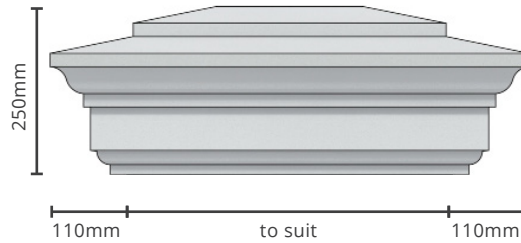

PIER CAPPING

V01.2021

VICTORIAN

PC-VIC

Standard sizes:
1.5 x 1.5 | 2 x 2 | 2.5 x 2.5 Brick size pier.
Custom size available on request.

EDWARDIAN

PC-EDW

Standard sizes:
1.5 x 1.5 | 2 x 2 | 2.5 x 2.5 Brick size pier.
Custom size available on request.

GEORGIAN

PC-GOR

Standard sizes:
1.5 x 1.5 | 2 x 2 | 2.5 x 2.5 Brick size pier.
Custom size available on request.

PLAIN

PC-PLN

Standard sizes:
1.5 x 1.5 | 2 x 2 | 2.5 x 2.5 Brick size pier.
Custom size available on request.

The information contained in this document may change without given notice.

PIER CAPPING

V01.2021

FRENCH MODERN 250

PC-FM250

Standard sizes:
2 x 2 | Brick size pier.
Custom size available on request.

FRENCH MODERN 180

PC-FM180

Standard sizes:
2 x 2 | Brick size pier.
Custom size available on request.

FRENCH MODERN 250 TALL

PC-FM250-T

Standard sizes:
2 x 2 | Brick size pier.
Custom size available on request.

FRENCH MODERN 180 TALL