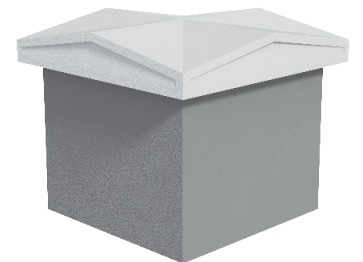

PC-FM180-T

Standard sizes:
2 x 2 | Brick size pier.
Custom size available on request.

The information contained in this document may change without given notice.

PIER CAPPING

V01.2021

FRENCH

PC-FRE

Standard sizes:
2 x 2 | 1.5 x 1.5 Brick size pier.
Custom size available on request.

FRENCH SMALL

PC-FRES

Standard sizes:
2 x 2 | 1.5 x 1.5 Brick size pier.
Custom size available on request.

FRENCH LARGE

PC-FREL

Standard sizes:
2 x 2 | 2.5 x 2.5 Brick size pier.
Custom size available on request.

GABLED

PC-GAB

Standard sizes:
1.5 x 1.5 | 2 x 2 | 2.5 x 2.5 Brick size pier.
Custom size available on request.

The information contained in this document may change without given notice.