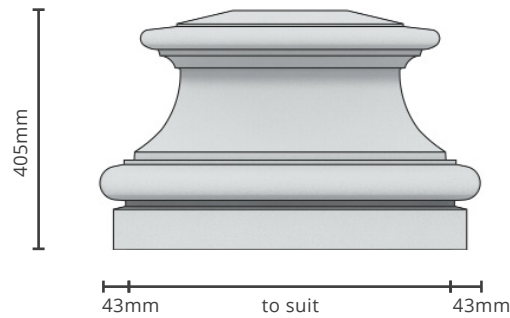

PC-FM180-T

Standard sizes:
2 x 2 | Brick size pier.
Custom size available on request.

The information contained in this document may change without given notice.

PIER CAPPING

V01.2021

FRENCH

PC-FRE

Standard sizes:
2 x 2 | 1.5 x 1.5 Brick size pier.
Custom size available on request.

FRENCH SMALL

PC-FRES

Standard sizes:
2 x 2 | 1.5 x 1.5 Brick size pier.
Custom size available on request.

FRENCH LARGE

PC-FREL

Standard sizes:
2 x 2 | 2.5 x 2.5 Brick size pier.
Custom size available on request.

GABLED

PC-GAB

Standard sizes:
1.5 x 1.5 | 2 x 2 | 2.5 x 2.5 Brick size pier.
Custom size available on request.

The information contained in this document may change without given notice.