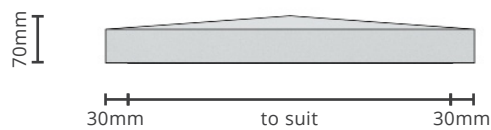

PIER CAPPING

V01.2021

VICTORIAN

PC-VIC

Standard sizes:
1.5 x 1.5 | 2 x 2 | 2.5 x 2.5 Brick size pier.
Custom size available on request.

EDWARDIAN

PC-EDW

Standard sizes:
1.5 x 1.5 | 2 x 2 | 2.5 x 2.5 Brick size pier.
Custom size available on request.

GEORGIAN

PC-GOR

Standard sizes:
1.5 x 1.5 | 2 x 2 | 2.5 x 2.5 Brick size pier.
Custom size available on request.

PLAIN

PC-PLN

Standard sizes:
1.5 x 1.5 | 2 x 2 | 2.5 x 2.5 Brick size pier.
Custom size available on request.

The information contained in this document may change without given notice.

PIER CAPPING

V01.2021

FRENCH MODERN 250

PC-FM250

Standard sizes:
2 x 2 | Brick size pier.
Custom size available on request.

FRENCH MODERN 180

PC-FM180

Standard sizes:
2 x 2 | Brick size pier.
Custom size available on request.

FRENCH MODERN 250 TALL

PC-FM250-T

Standard sizes:
2 x 2 | Brick size pier.
Custom size available on request.

FRENCH MODERN 180 TALL