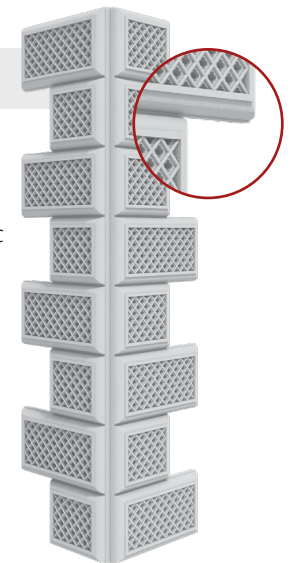

QBOUR-O

Small: 290 x 345mm
Large: 290 x 535mm
Thickness: 58mm
*smooth finish
*solid lightweight GFRC
*supplied as individual blocks